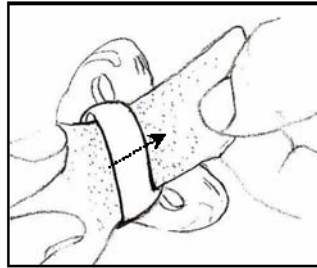

### Q What is a Cuddle Square?

Cuddle Squares are soft, calming fabric squares that babies love to hold, rub and cuddle. A satin ribbon loop easily attaches the Cuddle Square to a GumDrop Pacifier for the ultimate baby-soothing combo.

### Q How do I clean a Cuddle Square?

Machine wash, tumble dry low heat.

### Q How do I attach a GumDrop Pacifier to a Cuddle Square?

This diagram is on the Cuddle Square package.

*Thread ribbon  
through pacifier hole*

*Push Cuddle Square  
through ribbon loop*

*Pull tight in both  
directions*