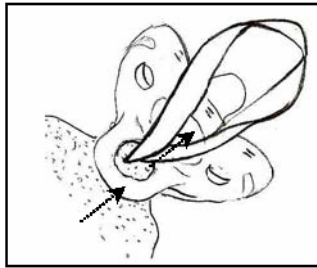

Cuddle Square™

Parent FAQs Frequently Asked Questions

Q What is a Cuddle Square?

Cuddle Squares are soft, calming fabric squares that babies love to hold, rub and cuddle. A satin ribbon loop easily attaches the Cuddle Square to a GumDrop Pacifier for the ultimate baby-soothing combo.

Q What are Cuddle Squares made of?

100% Polyester, finished seams.

Q How do I clean a Cuddle Square?

Machine wash, tumble dry low heat.

Q How do I attach a GumDrop Pacifier to a Cuddle Square?

This diagram is on the Cuddle Square package.

*Thread ribbon
through pacifier hole*